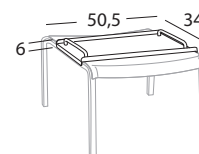

Product: Aluminum tray  
Sizes: cm 50,5x34x6h(20"x13,3"x2,3"h)

### FEATURES

**Frame:** Aluminum  
Polyester powder coating (Tiger).

**Finishings:** White, Terra

Net weight unit 1,2

Gross weight unit 2

Units per package 1

Package sizes cm 53x37x8h

Package volume m<sup>3</sup> 0,016