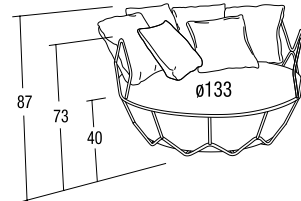

Article: **9882** | Collection: **Gravity**

Design: Technical Emotions  
Product: Sofa  
Sizes: **cm Ø133x87h (Ø52"x34"h)**  
seat **cm 40h (16"h)**

**Back cushion:** Chips in polyester fiber, hollow, silicone coated. Covering fabric in polypropylene, polyester and pvc.

Net weight unit 52  
Gross weight 71  
Unit per package 1  
Package sizes cm 136x136x81h  
Package volume m<sup>3</sup> 1,50  
Stackable NO