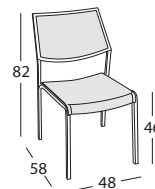

Product: Chair

Sizes: **cm 48,5x58x82h (19"x23"x32"h)**
seat **cm 46h (18"h)**

FEATURES

Frame: Aluminum
Polyester powder coating (Tiger).

Glides: Nylon PA6

Seat and back: Batyline Imo

Finishings: White, Terra

Net weight unit 3

Gross weight unit 4

Units per package 4

Package sizes cm 51x75x100h

Package volume m³ 0,38

Stakable YES

FINISHINGS

UV, marine environment, scratch resistant