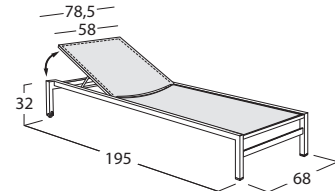

Product: Sunbed

Sizes: **cm 78,5x195x32h (31"x77"x12,6"h)**

FEATURES

- Frame:** Aluminum with nylon wheels
Polyester powder coating (Tiger).
- Glides:** Nylon PA6
- Seat and back:** Batyline
- Finishings:** White, Terra
- Seat cushion:** Polyurethane foam / polyester fiber
polyester-pvc / polypropylene canvas

Net weight unit 11+3,5 cushion

Gross weight unit 15,5+3,5 cushion

Units per package 2

Package sizes cm 81x203x37h

Package volume m³ 0,60

Stackable YES/max 22 pcs

FINISHING

UV, marine environment, scratch resistant