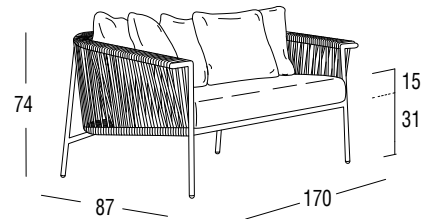

Article: **4452** | Collection: **Corolle**

Design: Studio Pang
Product: Sofa
Sizes: **cm 170x87x74h (67"x34"x29"h)**
seat **cm 31h (12"h)**
with seat cushion **cm 46h (18"h)**

FEATURES

Frame: 304 steel
Polyester powder coated

Net weight unit 31
Gross weight 42
Unit per package 1
Package sizes cm 173x91x78h
Package volume m³ 1,23

Stackable NO

FINISHING

UV, marine environment, scratch resistant

Graphite

WEAVINGS

UV-resistant, polyester IMO tested