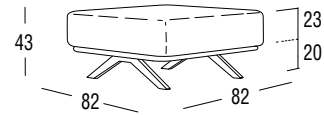

Article: **7114** | Collection: **Armàn**

Design: Santiago Sevillano
Product: Pouf
Sizes: **cm 82x82x43h (32"x32"x17"h)**
seat **cm 20h (8"h)**
with seat cushion **cm 43h (17"h)**

FEATURES

Frame: 304 steel and aluminum
Polyester powder coated

Finishings: Champagne, Bronze

Seat cushion: Differentiated density expanded polyurethane / polyester fiber
polyester-pvc / polypropylene canvas

Net weight unit 13,5
Gross weight 18
Packages per unit 2
Packages sizes cm 87x87x30h
cm 71x20x19h
Packages volume m³ 0,26