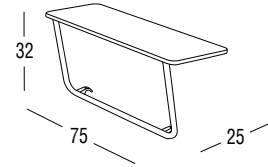

Article: **7118H** | Collection: **Armàn**

Design: Santiago Sevillano  
Product: Shelf  
Sizes: **cm 25x75x32h (10"x29,5"x12,5"h)**

### FEATURES

**Frame:** 304 steel  
Polyester powder coated

**Top:** HPL (high pressure laminate)

**Finishings:** Champagne, Bronze

**Net weight unit** 5,5  
**Gross weight** 7  
Unit per package 1  
Package sizes cm 78x28x36h  
Package volume m<sup>3</sup> 0,08