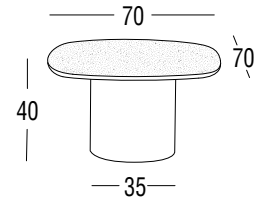

Article: **7131T** | Collection: **Armàn**

Design: Lab Roberti
Product: Low table
Sizes: **cm 70x70x40h (27,5"x27,5"x16"h)**

FEATURES

Frame: Cylinder in 304 stainless steel sheet
Polyester powder coated

Top: Terrazzo Perla (Venetian grit with mother of pearl inserts)

Glides: Nylon

Finishings: Champagne, Bronze

Net weight unit 27

Gross weight 30

Packages per unit 2

Packages sizes base cm 50x50x42h
top cm 78x78x9,5h

Packages volume m³ 0,16

FINISHINGS