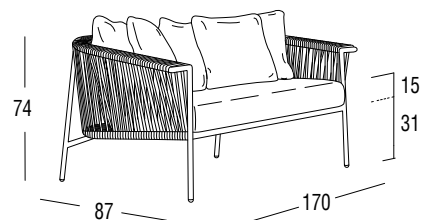

Article: **4452** | Collection: **Corolle**

Design: Studio Pang
Product: Sofa
Sizes: **cm 170x87x74h (67"x34"x29"h)**
seat **cm 31h (12"h)**
with seat cushion **cm 46h (18"h)**

FEATURES

Frame: 304 steel
Polyester powder coated

Net weight unit 31
Gross weight 42
Unit per package 1
Package sizes cm 173x91x78h
Package volume m³ 1,23

Stackable NO

FINISHING

UV, marine environment, scratch resistant

Graphite

WEAVINGS

UV-resistant, polyester IMO tested