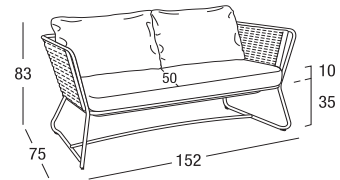

Design: Studio Balluto Associati
 Product: 2 seater sofa
 Sizes: **cm 152x75x83h (60"x29,5"x32,6"h)**
 seat **cm 35h (13,7"h)**
 with cushion **cm 45h (17,7"h)**

FEATURES

Frame: Aluminum
 Polyester powder coating

Net weight unit 29,5
 Gross weight unit 38,5
 Units per package 1
 Package sizes cm 154x77x76h
 Package volume m³ 0,88
 Stackable NO

FINISHING

UV, marine environment, scratch resistant

Terra

WEAVING

UV-resistant